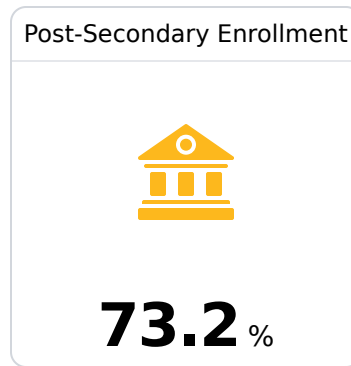

## Velma Jackson High School

Madison County School District

2000 Loring Road  
Camden, MS 39045

Carey Kirkland  
ckirkland@madison-schools.com

Due to the impact of COVID-19 on school closures in the 2019-20 school year and a waiver from the U.S. Department of Education, the Mississippi Department of Education (MDE) has no assessment and accountability data to report for the 2019-20 school year.