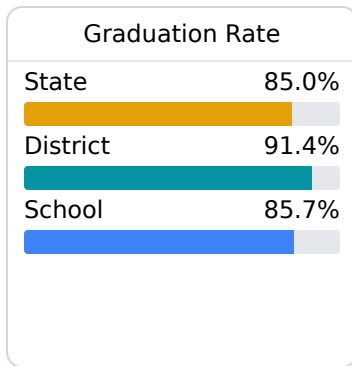

## Velma Jackson High School

Madison County School District

2000 Loring Road  
Camden, MS 39045

Carey Kirkland  
ckirkland@madison-schools.com

Due to the impact of COVID-19 on school closures in the 2019-20 school year and a waiver from the U.S. Department of Education, the Mississippi Department of Education (MDE) has no assessment and accountability data to report for the 2019-20 school year.