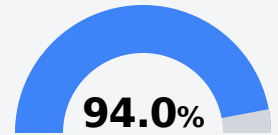

Teacher Data

30.8

Teachers

Experienced Teachers